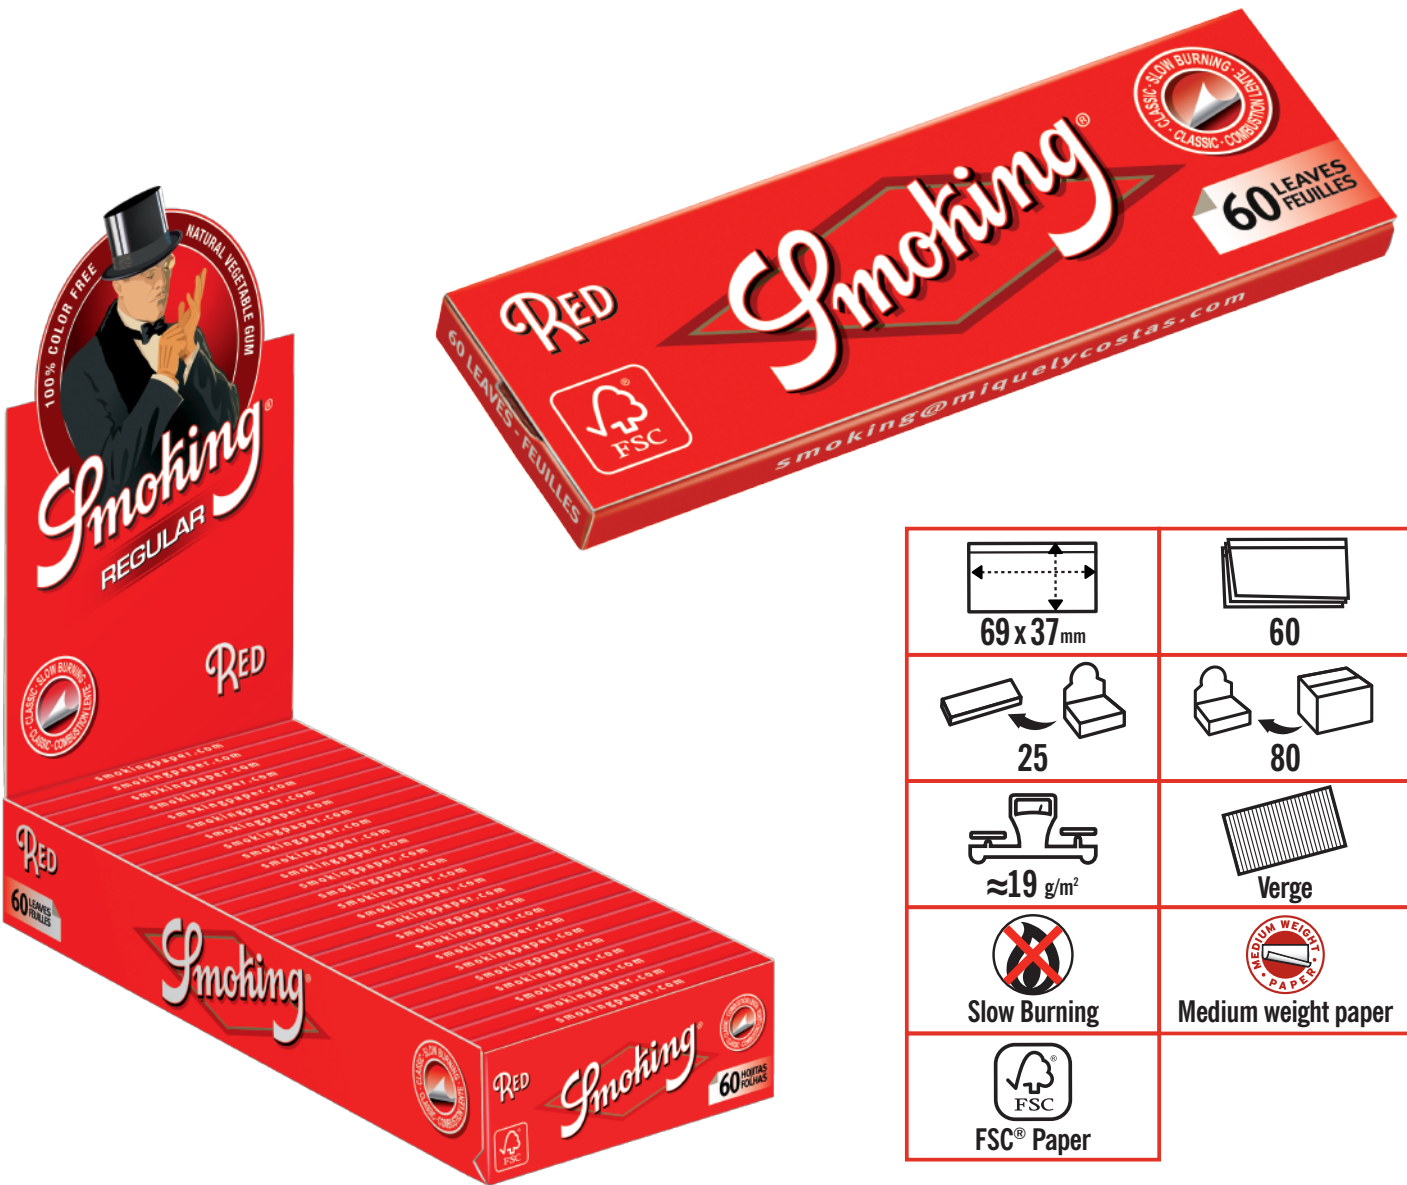

Smoking®

SMOKING RED REGULAR 25

REGULAR SIZE

EAN BOOKLET

EAN DISPLAY

EAN BOX